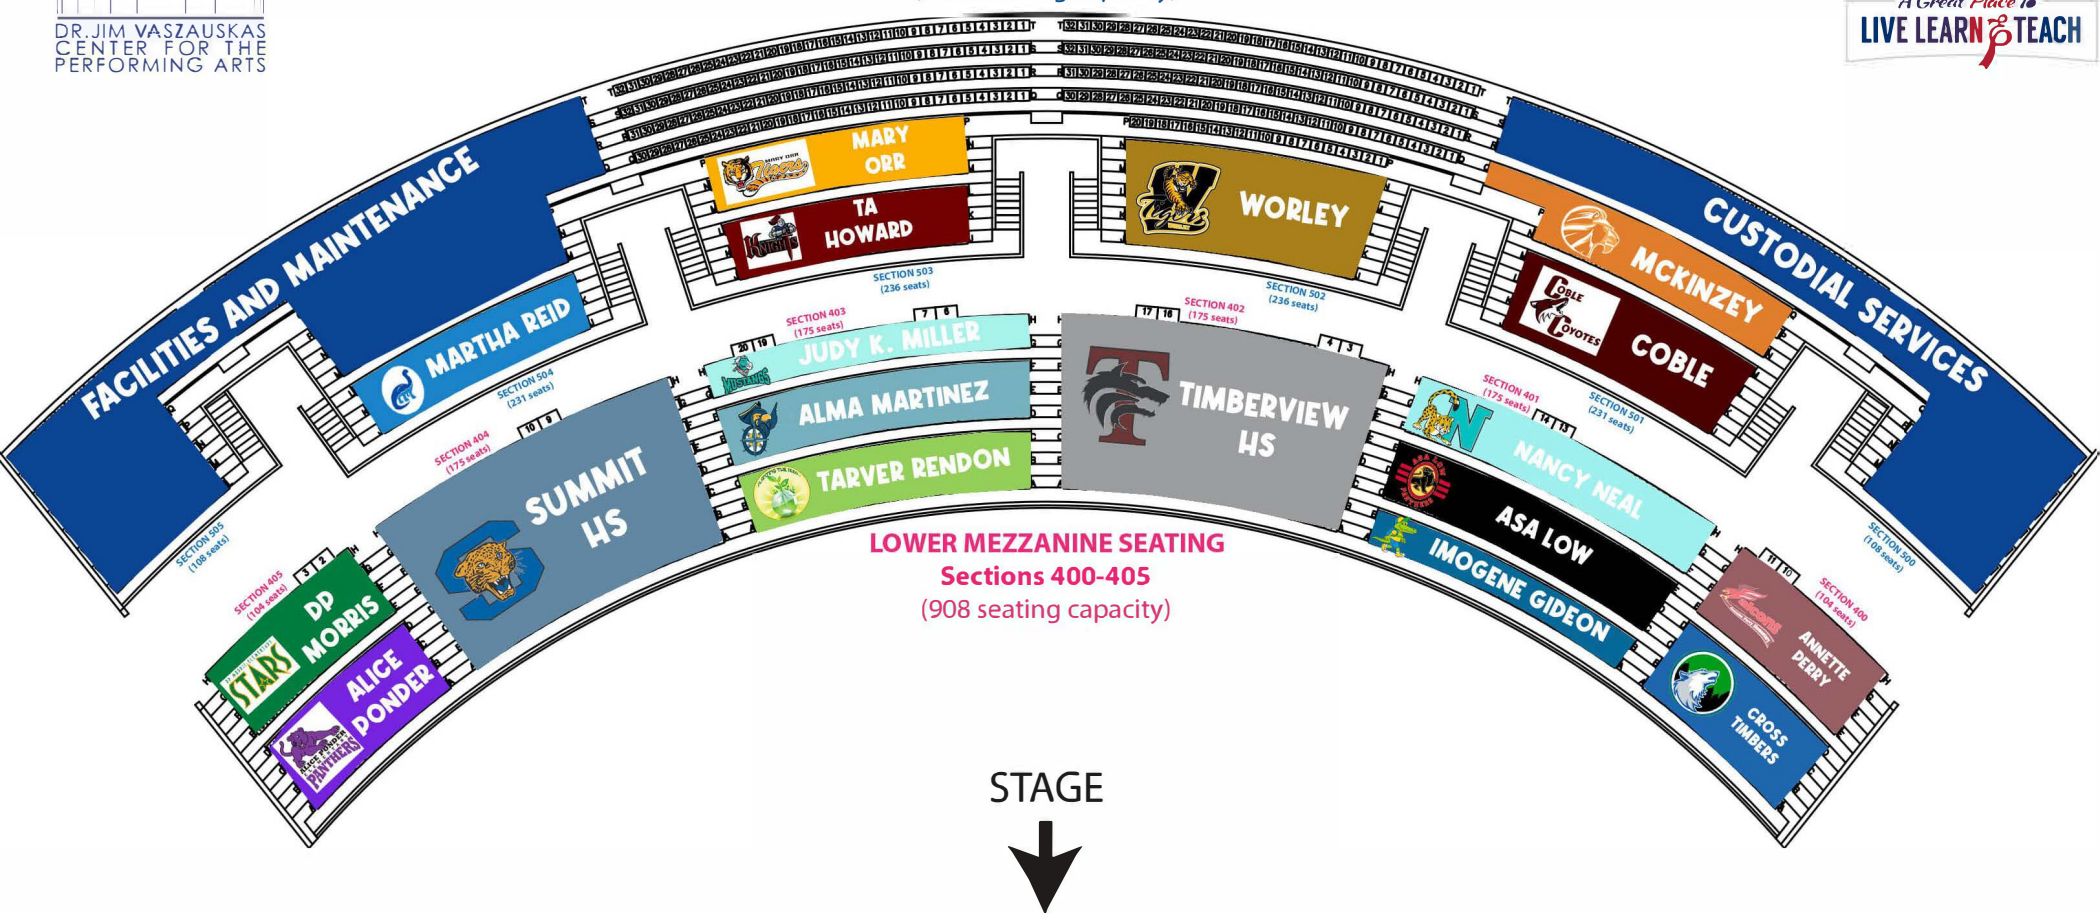

UPPER MEZZANINE SEATING
Sections 500-505
(1150 seating capacity)

2022 MISD CONVOCATION - MEZZANINE MAP